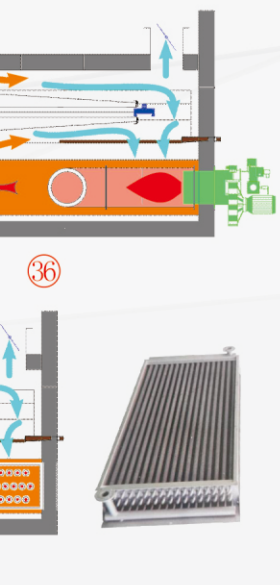

加热系统
Heating System

- ☐ 42. 天然气直接加热 Gas Direct Heating
- ☐ 43. 天然气间接加热 Gas Indirect Heating
- ☐ 44. 导热油 Radiator By Thermo Oil Heating
- ☐ 45. 蒸汽加热 Radiator By Steam Heating
- ☐ 46. 电加热 Electrical Heating